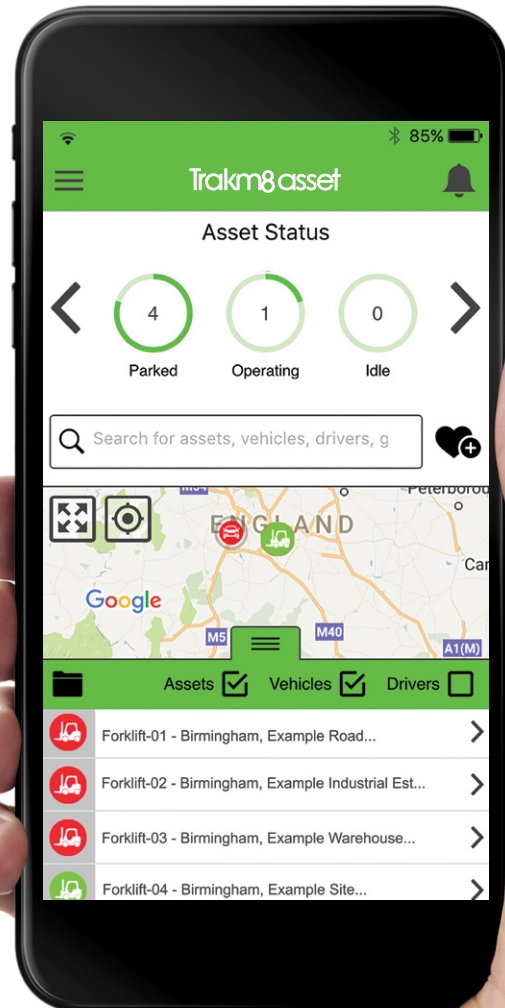

# Trakm8 asset

**A point of interest (POI)**

**Shield breach alerts**

**Vehicle tamper alerts**

**Power loss alerts**

**Internal battery**

**Remote diagnostics**

**Remote immobilisation**

**Online lock-down**

**Heartbeat location signal**

**24/7 visibility alerts**

**'Hours-to-date' reporting**

**Machine health reports**

# Asset Management

Collections, deliveries and pre-delivery inspections all become simplified with the ability to view your entire fleet on a live map and with each type of asset being displayed by a simple to identify icon.

In addition to assisting with the logistics of your fleet, the Trakm8 Asset system allows you to log service hours and receive reminders when assets require a service or experience a service breach. By using a simple Gantt chart report, having the ability to view service requirements enables your business to proactively order service parts or book in a machine with a dealer.